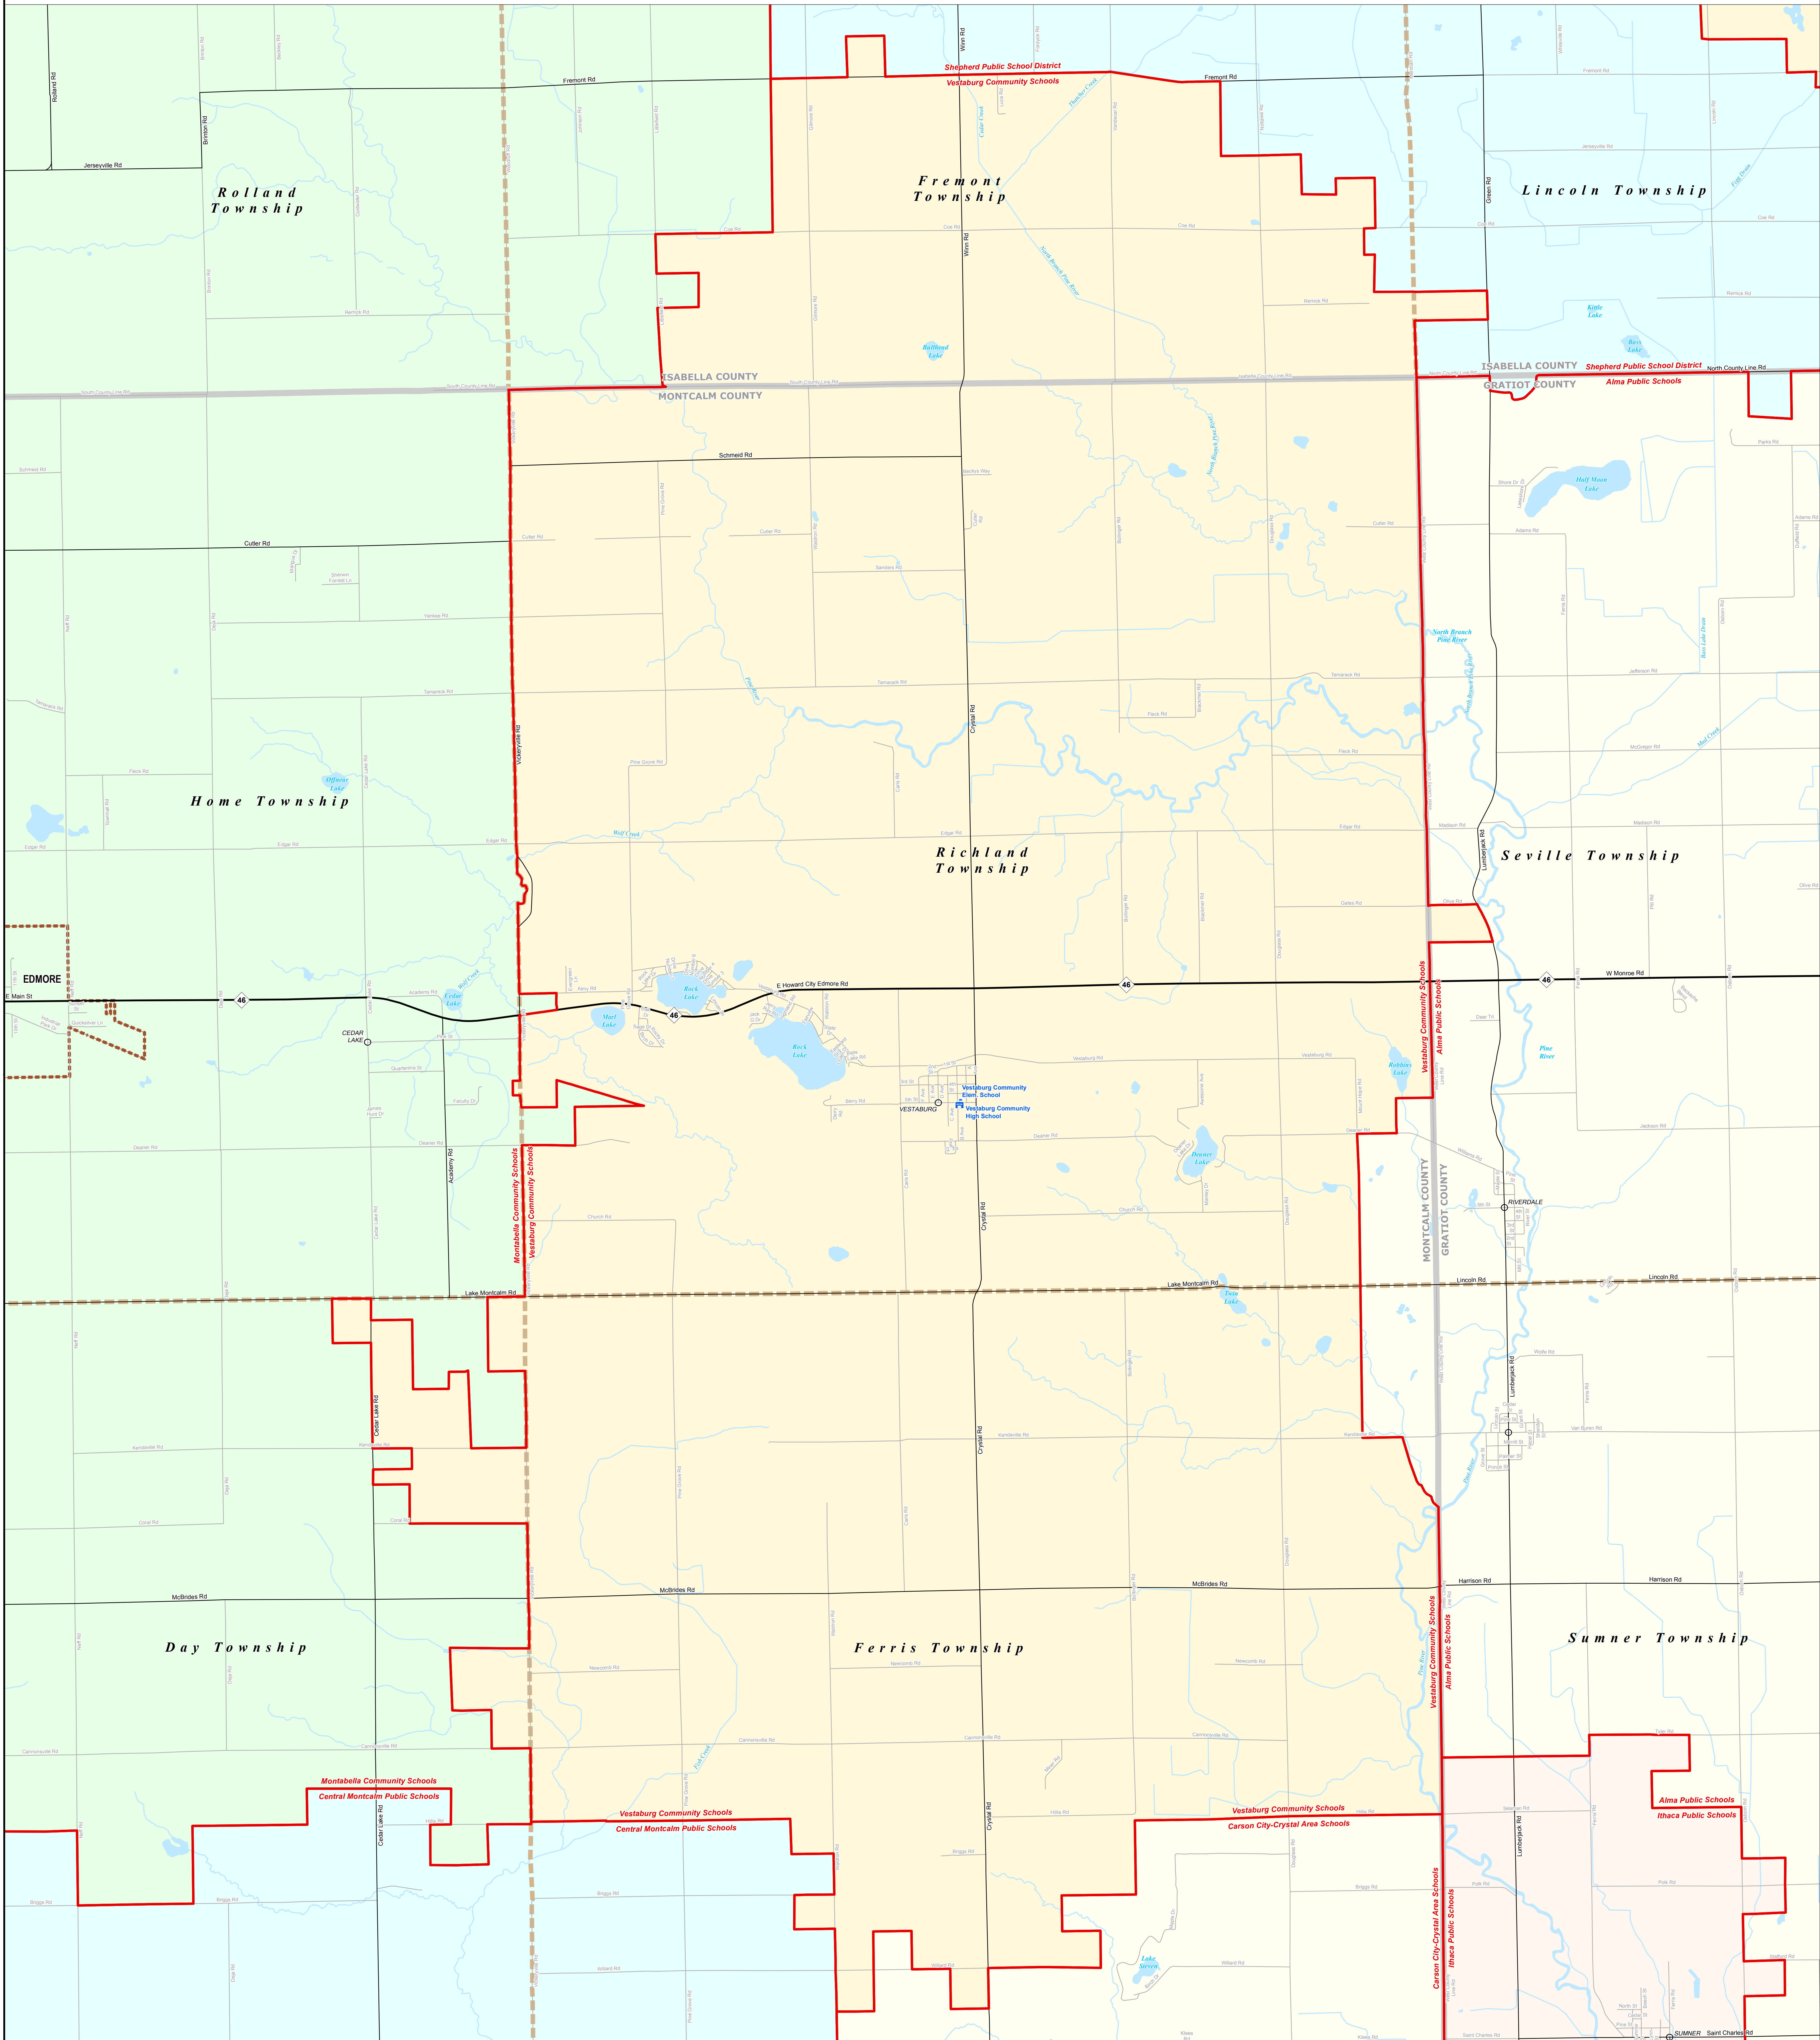

VESTABURG COMMUNITY SCHOOLS

Montcalm Area ISD

0 0.25 0.5 1 Miles

*Note: Non K-12 School Districts identified with Asterisk (*) in Name

11/14/13

Legend

School District	Unincorporated Place	Railroad
County	School	Water Feature
City	Freeway	River, Stream, or Drain
Township	Highway	
Village	Primary Road	
Census Designated Place	Local Road	

Source: Michigan Geographic Framework, v13a